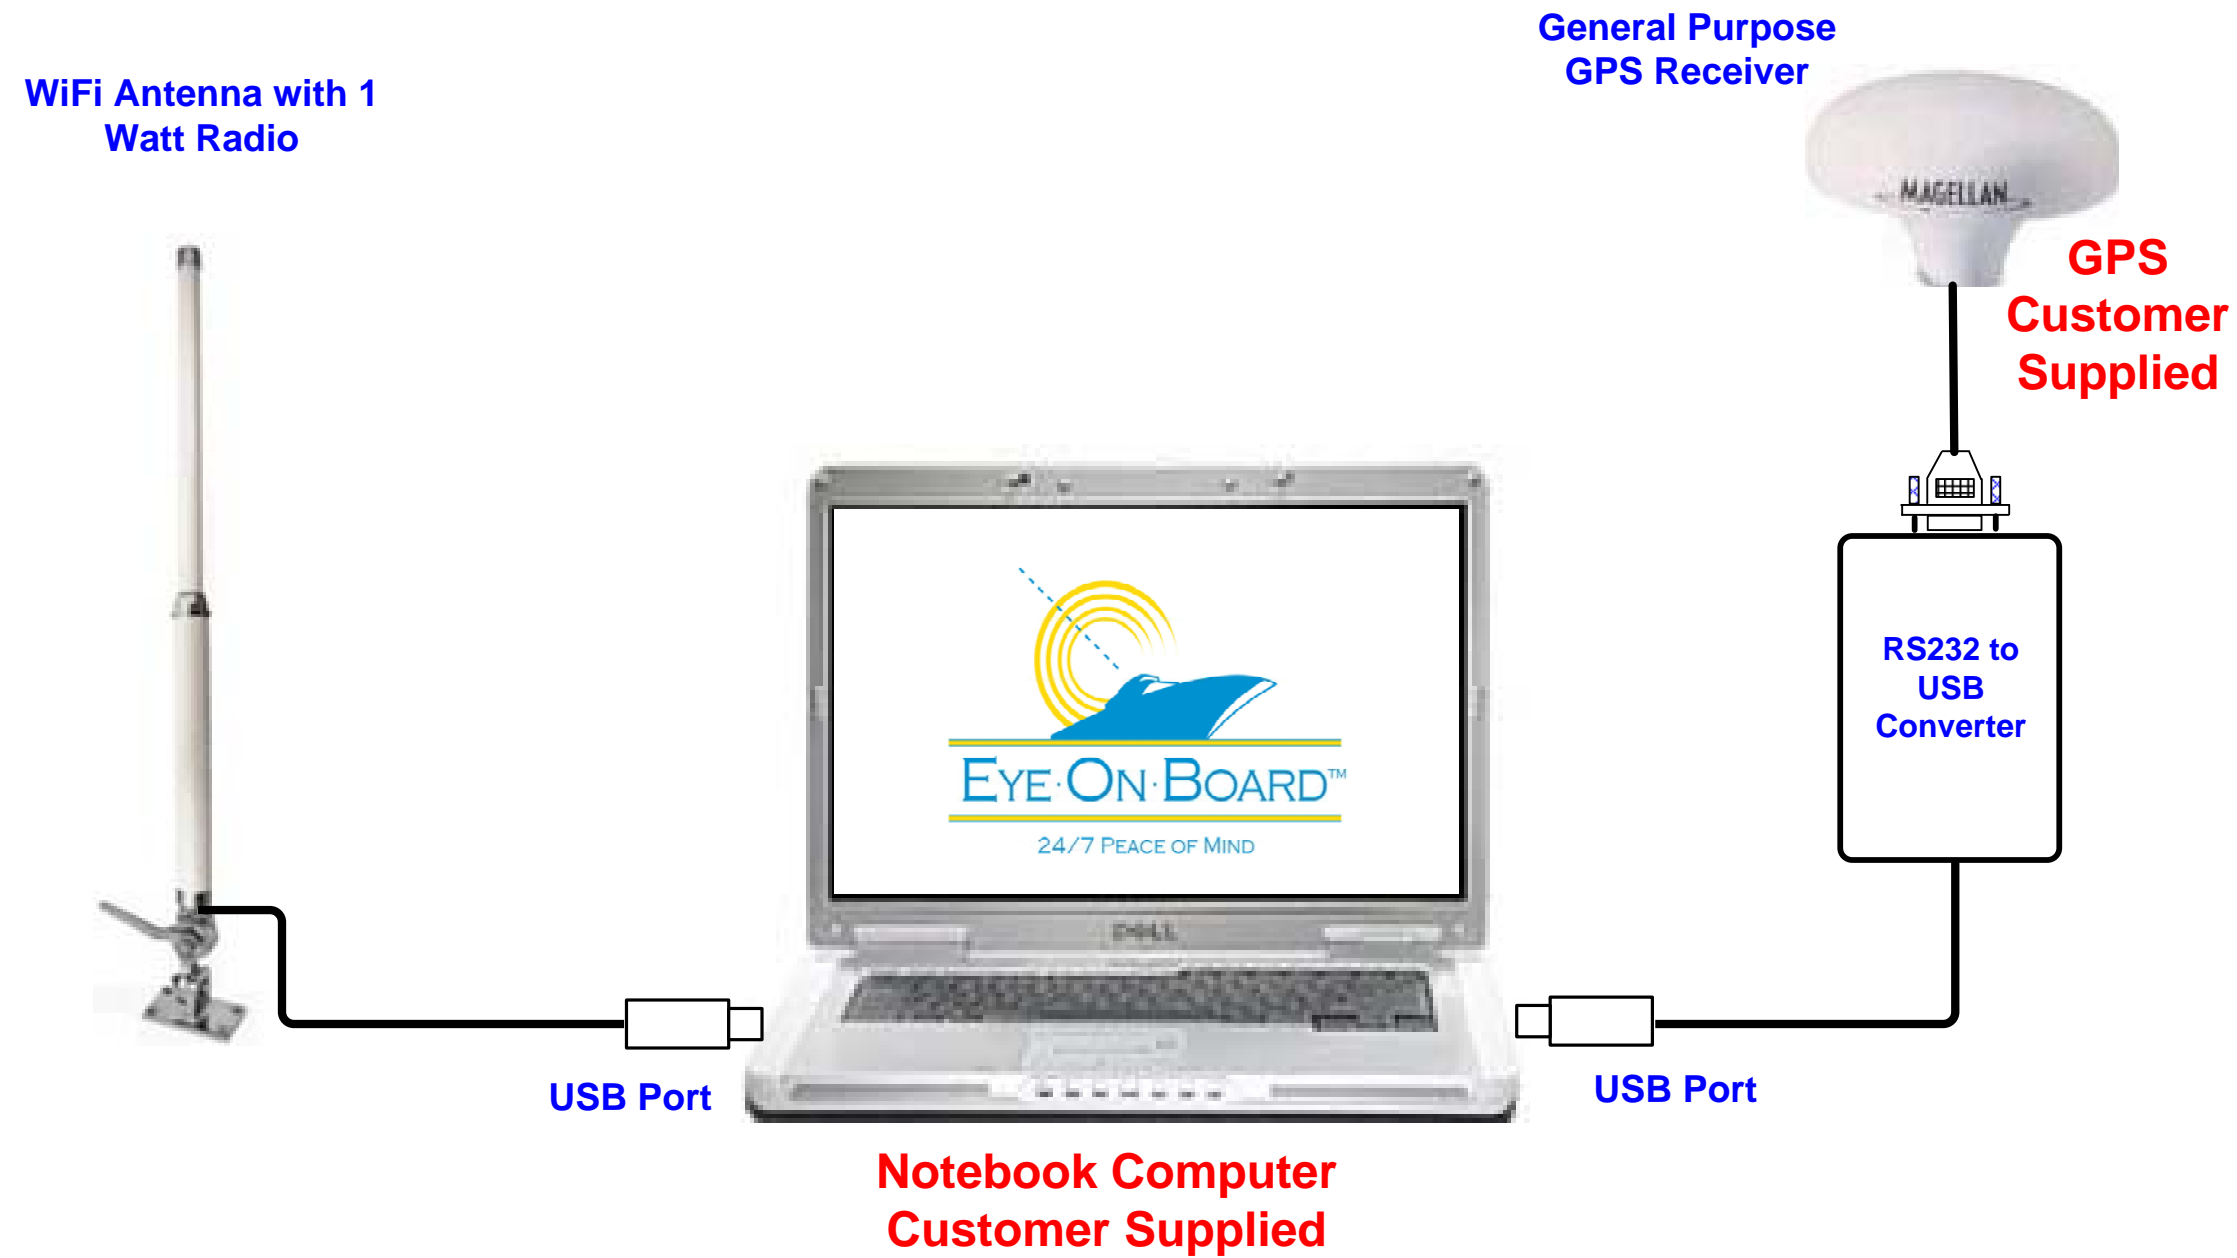

WiFi (Metro) Boat Position Monitoring System

| | | | |
|-------------------------------------------------------------|--------------------------------------------------|------------------|---------------------|
| EyeOnBoard LLC | | | |
| <small>www.EyeOnBoard.com 916-849-0251 604-512-0077</small> | | | |
| Project : | WiFi (Metro) Boat Position Monitoring Sys | Page 1 of 1 | |
| Date : | 2/27/2008 11:57 PM | Rev : A.0 | By : C . Wiederhold |