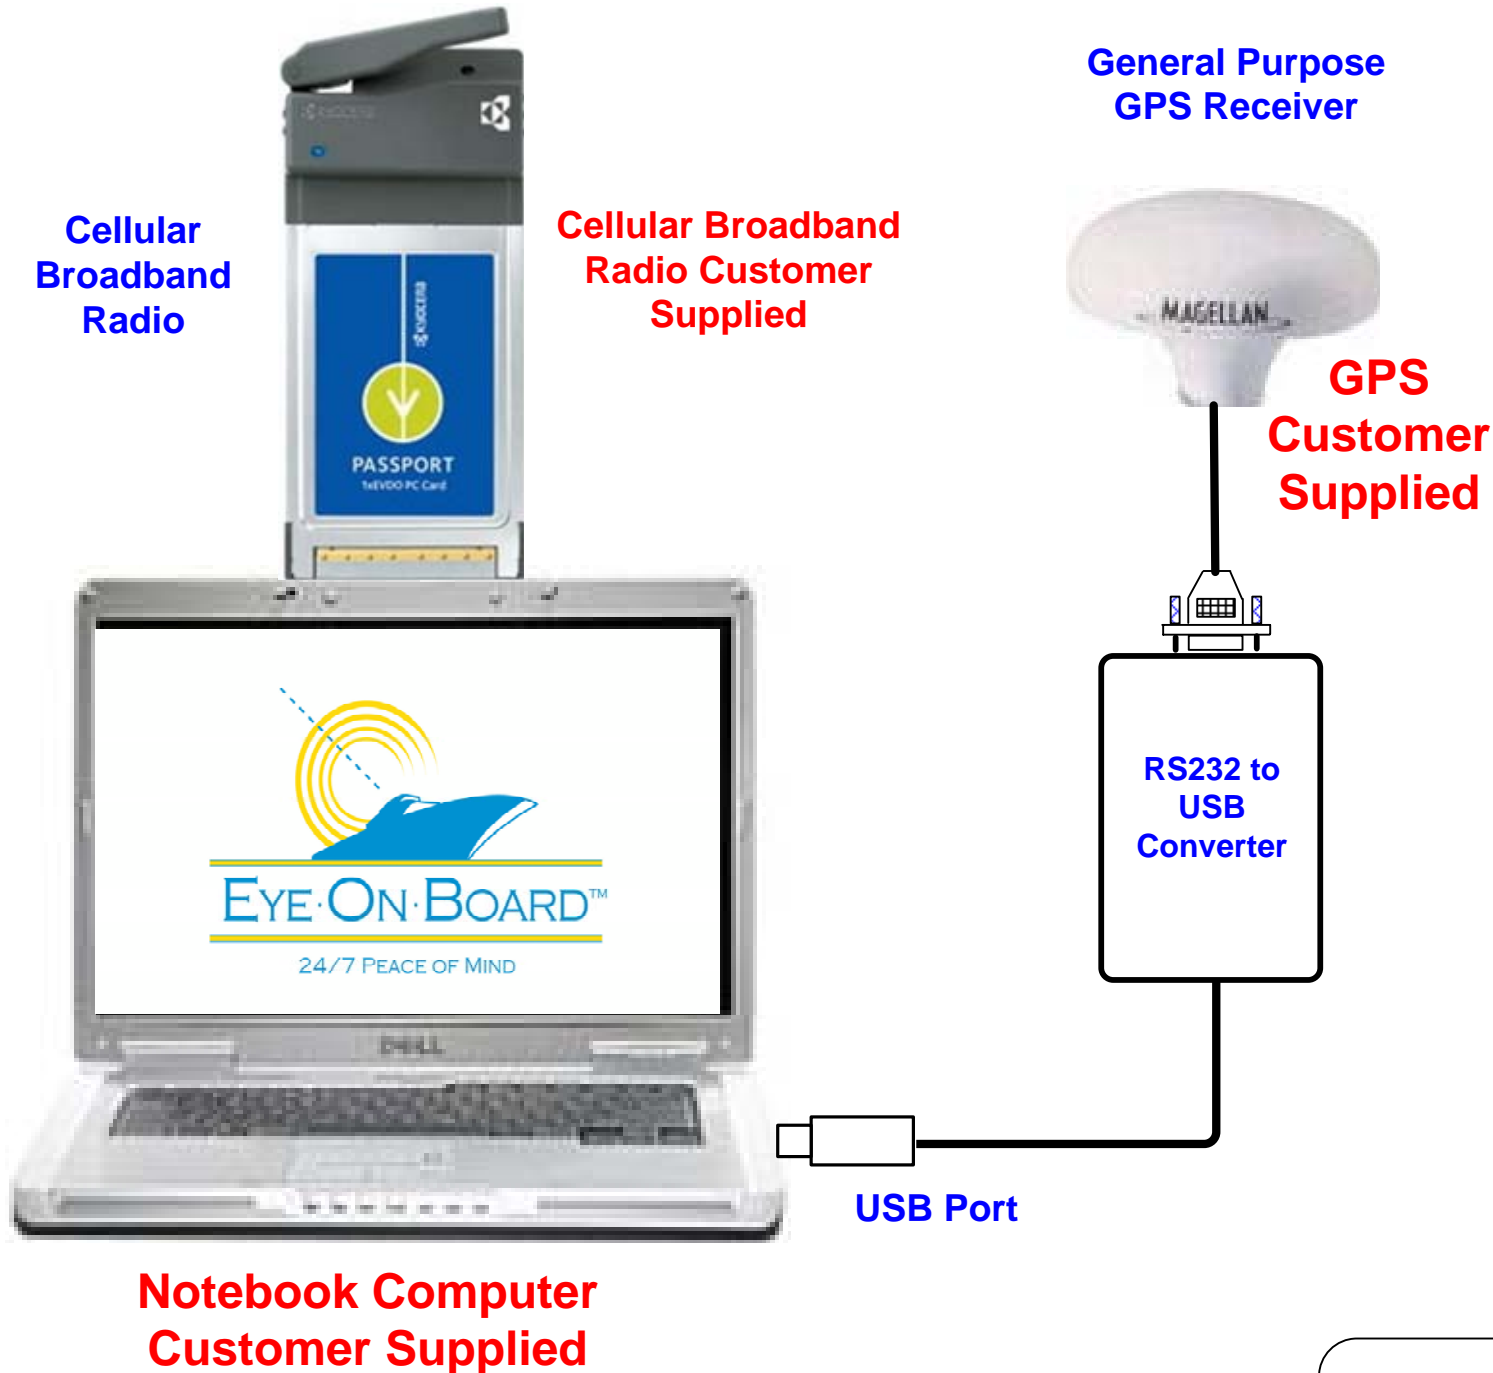

Cellular Broadband (Metro Range) Boat Position Monitoring System

EyeOnBoard LLC		
<small>www.EyeOnBoard.com 916-849-0251 604-512-0077</small>		
Project :	CB (Metro) Position Monitoring Sys	Page 1 of 1
Date :	2/27/2008 11:55 PM	Rev : A.0 By: C . Wiederhold